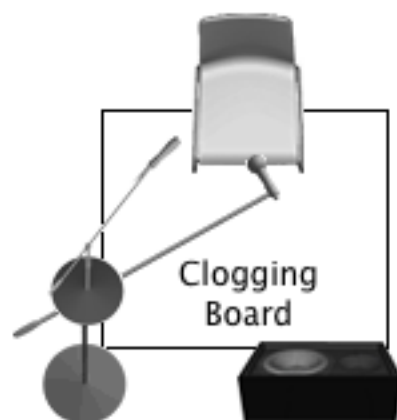

Stephen Wade  
Solo Performance

6-8ft Table for Props

Stephen  
Vocals and many Banjos

Podium

Stephen's Laptop will be placed on Podium  
1 Wireless Lavalier Microphone  
1 (120v) Electrical Outlet

Podium may move closer to Stephen's chair  
depending on size of stage

Technical Contact  
Mike Monseur  
703-470-9390  
mike@biasstudios.com

Stephen will provide  
the clogging board  
  
All mics need to be on  
telescoping boom stands

**The Venue must provide  
a projector and screen**

Please provide a high  
quality Wireless Lavalier  
microphone for Stephen

Stephen Will Be Showing  
Slides  
During his performance.  
His computer can output:  
VGA, DVI, & HDMI