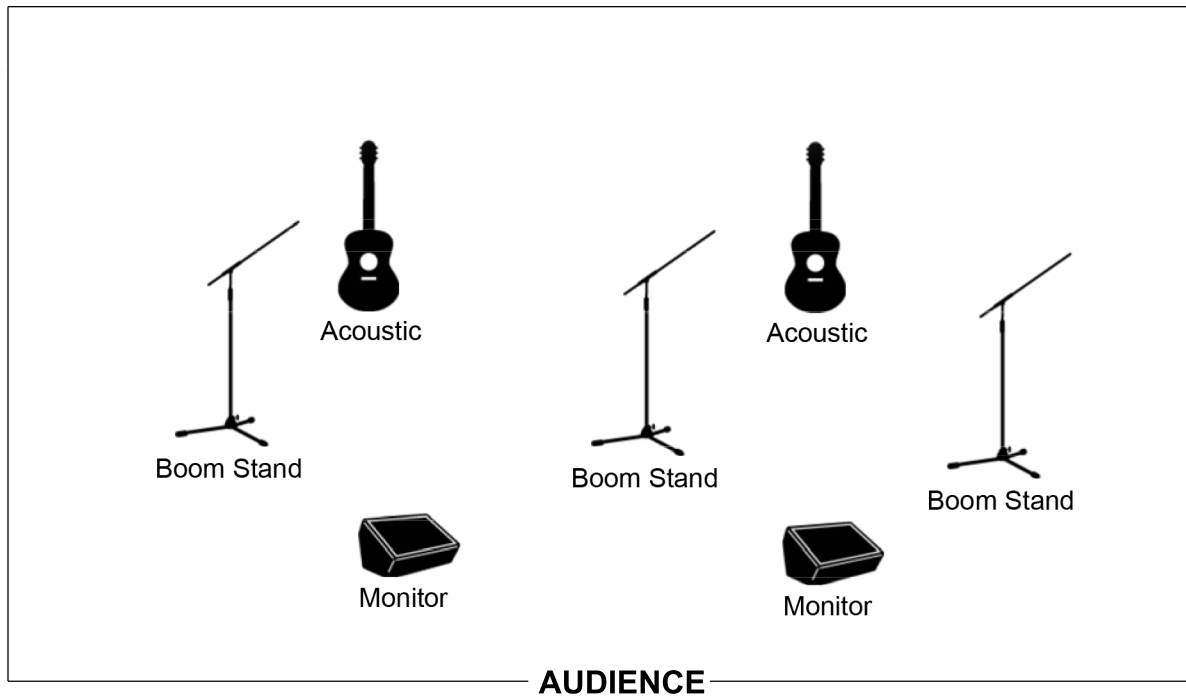

Father's Daze Stage Plot

STAGE NAME

NOTES

INPUT LIST

- 3 Vocal Mics on Boom Stands
- 3 Chairs
- 2 DI Boxes for guitars

Contact with any questions:
David Tamulevich - Tamulevich Artist Management
david@tamulevich.com
734-622-8337